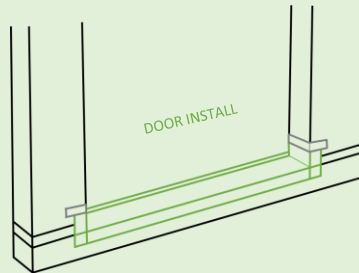

FLEX-SILL™

WINDOW SILL & DOOR FLASHING

Pro-Flash™
BUILDING PRODUCTS

Provides the Best in Sill Protection

Pre-formed
Corners

Flexible Sill Pan
Caps Entire Sill

Durable Polyethylene
with UV Protection

- ✓ Comes in convenient 75' rolls easily cut to size on site
- ✓ Fast and simple installation in all climates
- ✓ No priming or sealants required
- ✓ Customizable profile to suite all windows and doors

*Economical Solution
saving time, labor & reducing liability*

Patent Pending

FSD-46

FLEX-SILL DOOR FLASHING
FITS 2" X 4" AND 2" X 6" CONSTRUCTION

FSC-3

FLEX-SILL 3" CORNER FLASHING

FSW-46

FLEX-SILL WINDOW FLASHING
FITS 2" X 4" AND 2" X 6" CONSTRUCTION